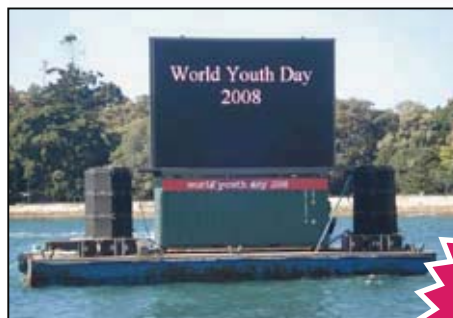

Out-door screen on Barge
Size: 4.55m x 6.5m
Viewing area: 30sq.m

**Sensational
MOBILE
PROMOTIONAL
Advertising**